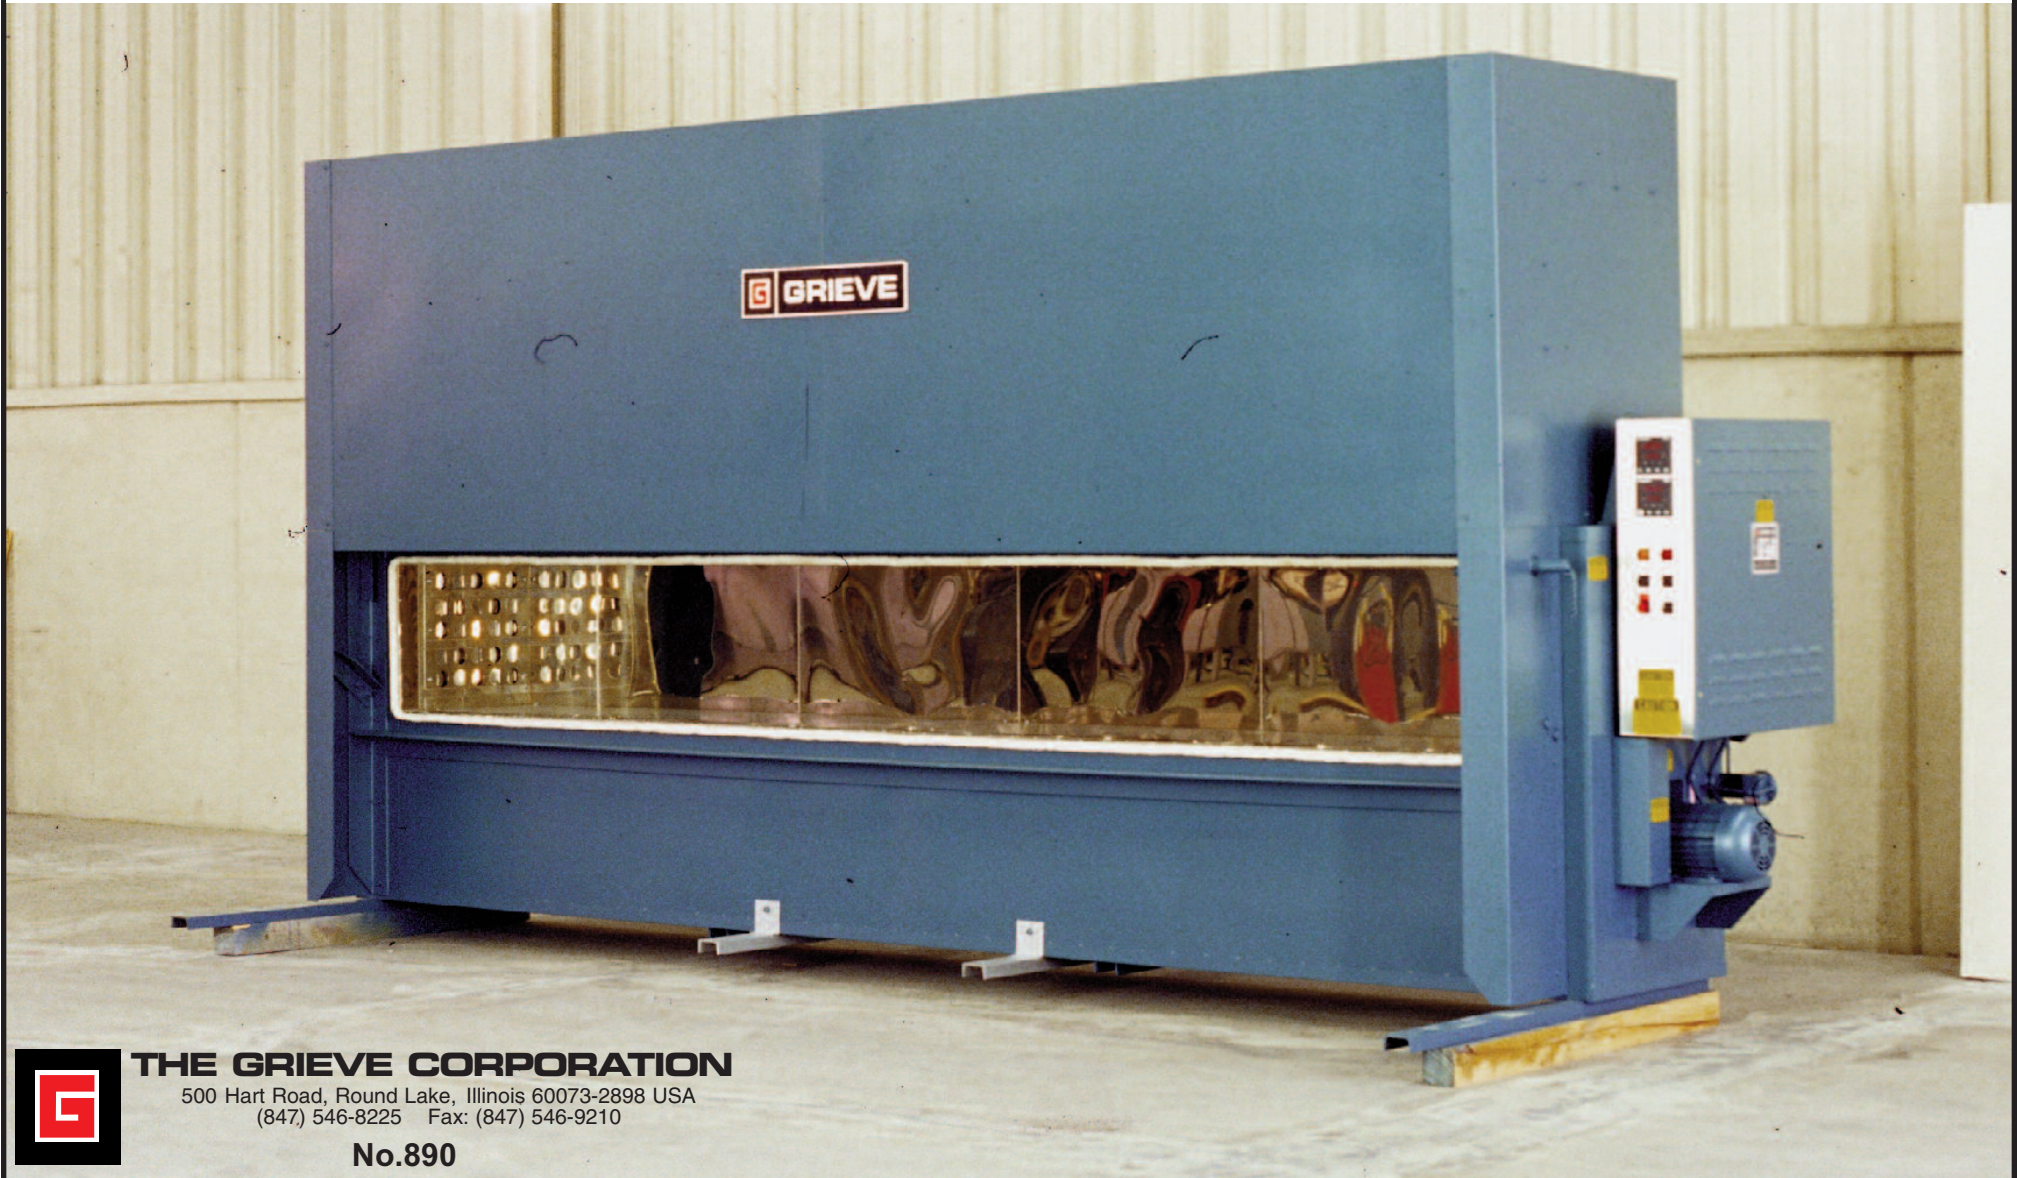

SPECIAL ELECTRICALLY HEATED CABINET OVEN, Serial No. 660442
for heating tubular aluminum parts

- maximum operating temperature: 350°F
- workspace dimensions: 156" wide x 18" deep x 18" high
- 14.4 KW installed in Nichrome wire heating elements
- 1000 CFM, 1-HP recirculating blower providing horizontal airflow

- 4" insulated walls
- aluminized steel exterior
- Type 430 stainless steel interior
- motor operated vertical lift door

THE GRIEVE CORPORATION

500 Hart Road, Round Lake, Illinois 60073-2898 USA
(847) 546-8225 Fax: (847) 546-9210