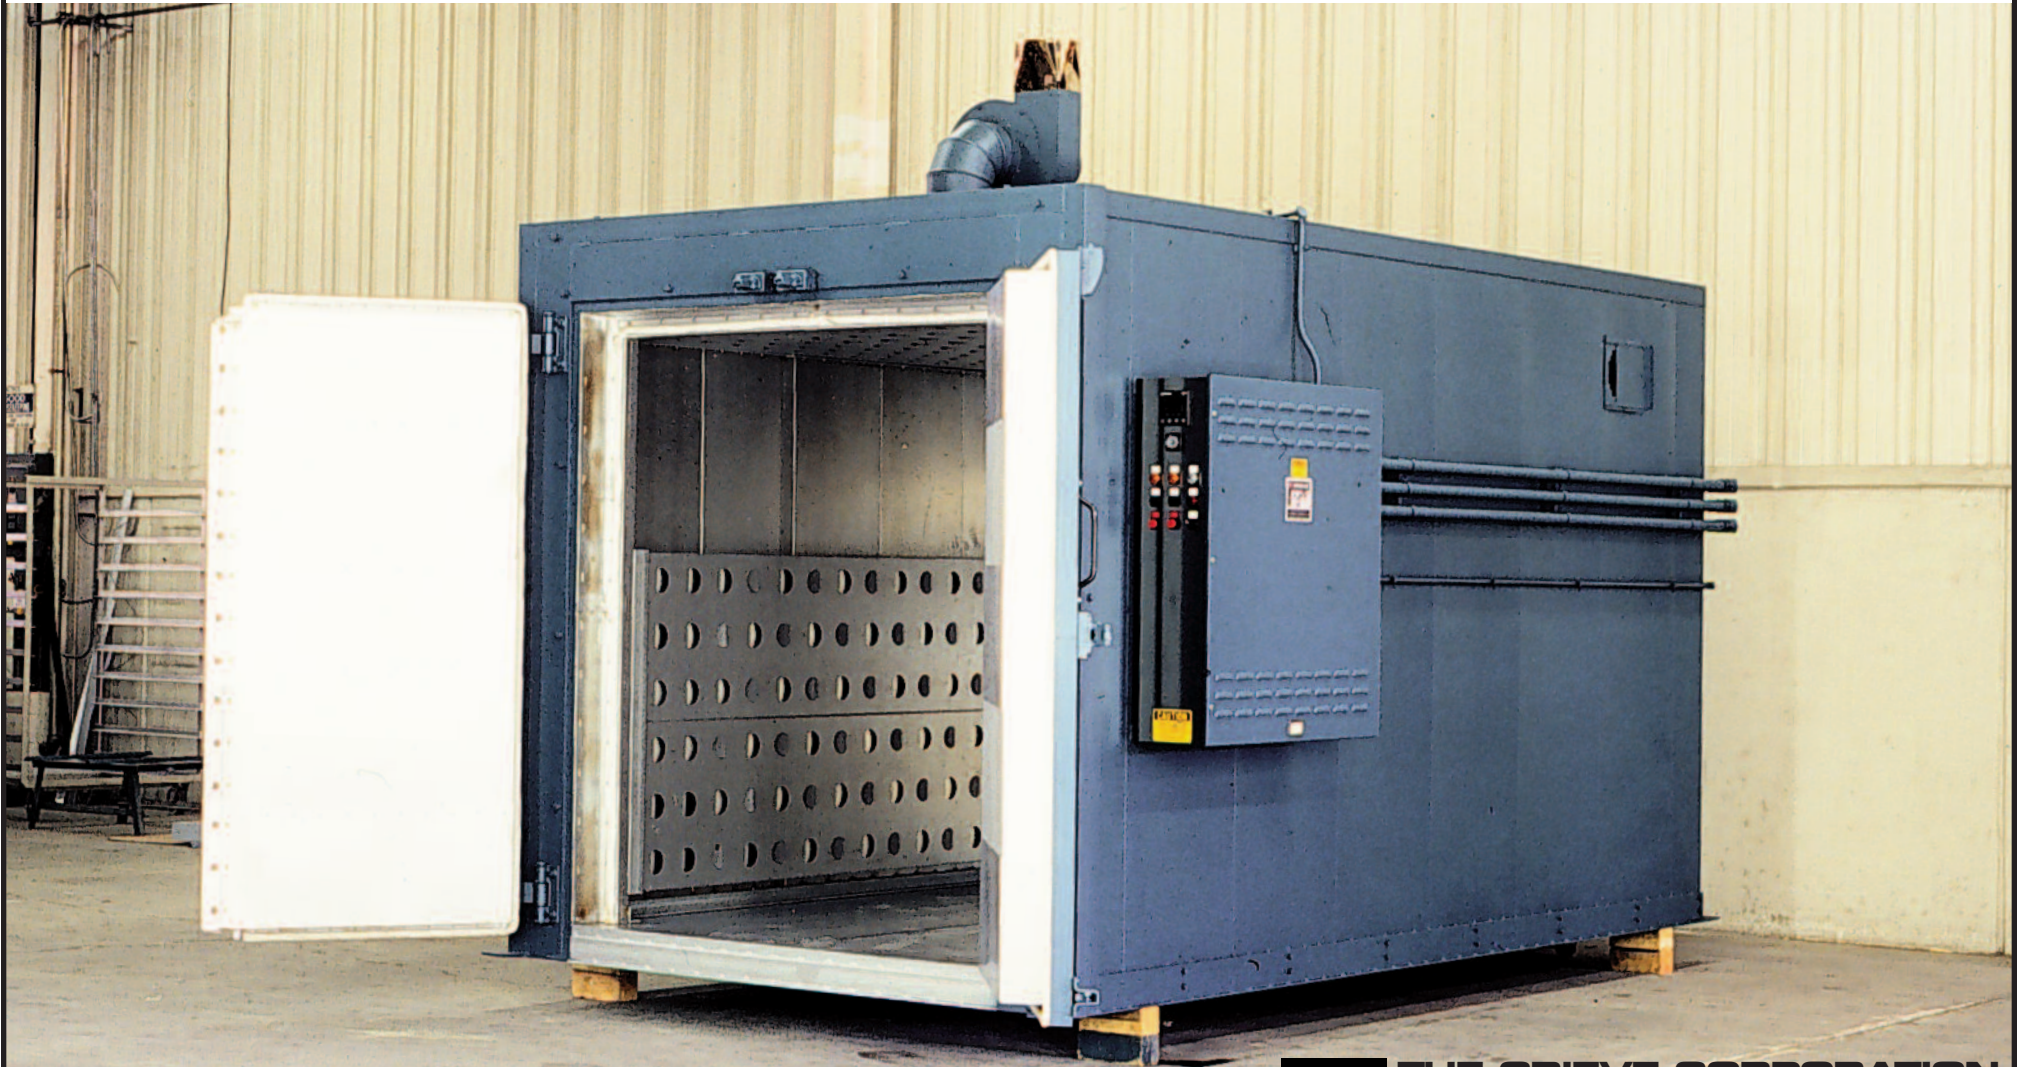

**MODEL B3-850 HIGH TEMPERATURE WALK-IN OVEN, Serial No. 411655**

for heat treating and baking varnish

- maximum operating temperature: 850°F
- workspace dimensions: 60" wide x 96" deep x 72" high
- 120 KW installed in Incoloy sheathed tubular heating elements
- 7800 CFM, 5-HP recirculating blower providing combination air flow

- 8" insulated walls
- aluminized steel interior and exterior
- safety equipment for handling flammable solvents including explosion venting door hardware
- 975 CFM powered forced exhauster
- 4" insulated floor