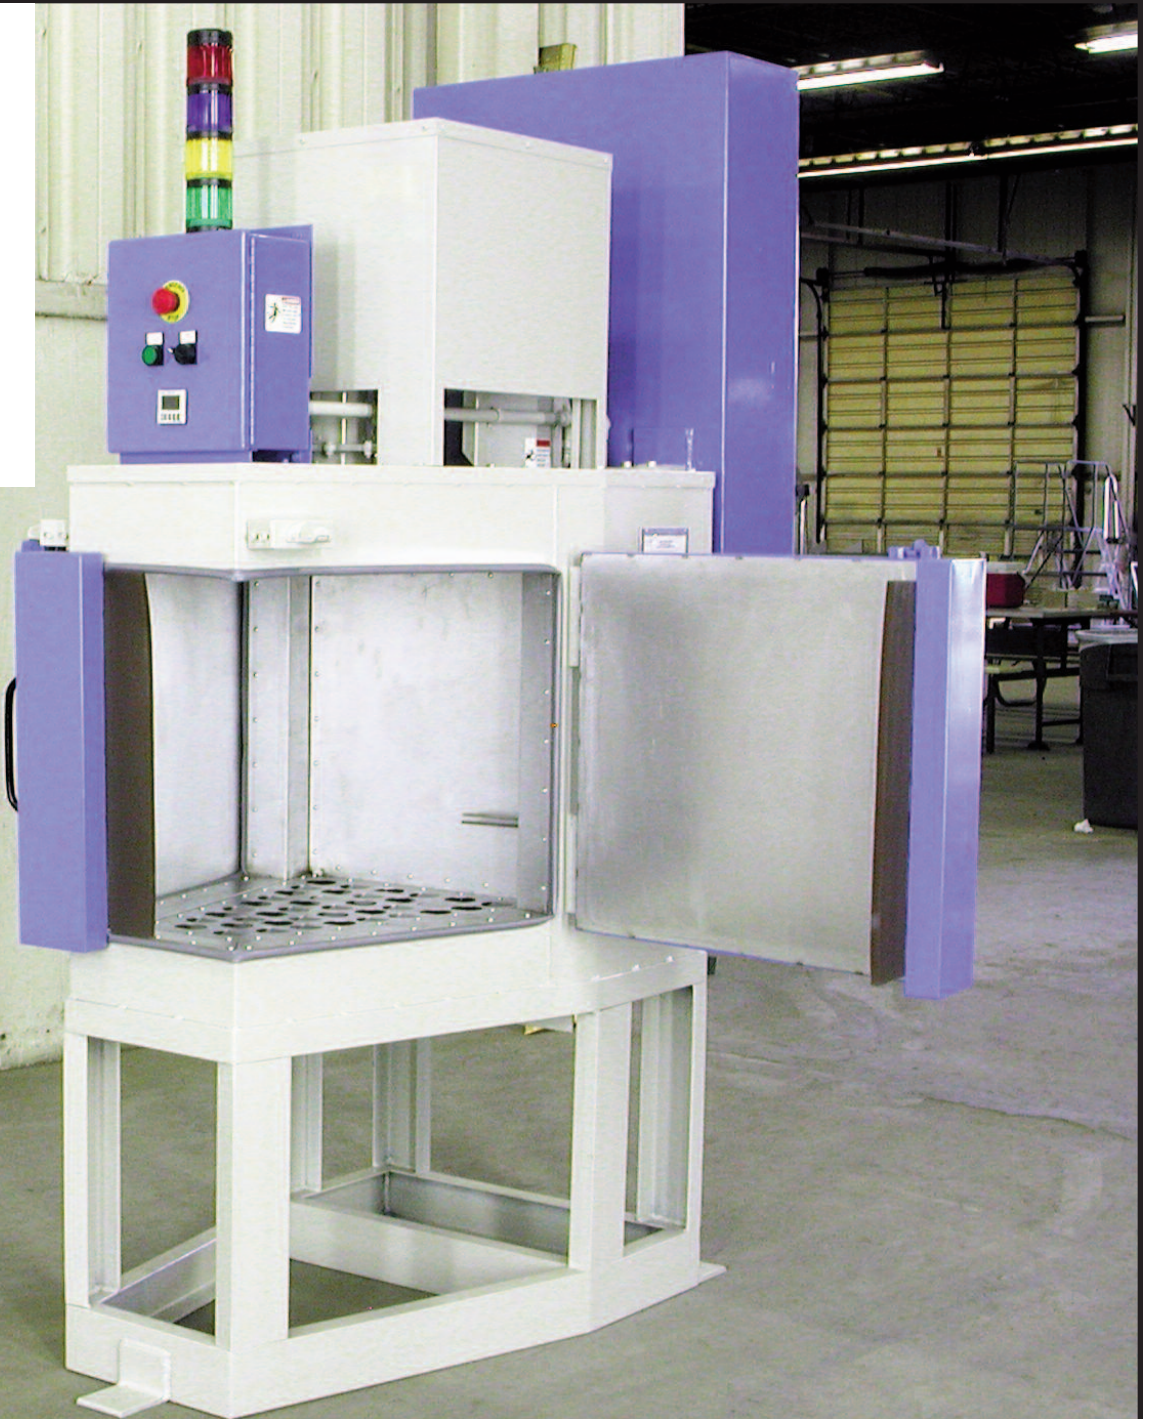

**SPECIAL CABINET OVEN Serial No. 84044A00605**

for heating the end of long parts

- maximum operating temperature: 500° F
- work space dimensions: tapered 10" at front and 20" at rear wide x 20" deep x 21" high
- 9 KW installed in Nichrome wire heating elements
- 600 CFM, 1/2-HP recirculating blower providing vertical upward airflow
- 4" insulated walls
- aluminized steel interior and exterior
- safety equipment for handling flammable solvents including explosion venting door hardware
- NEMA 12 electrical standards
- tower light to indicate machine status