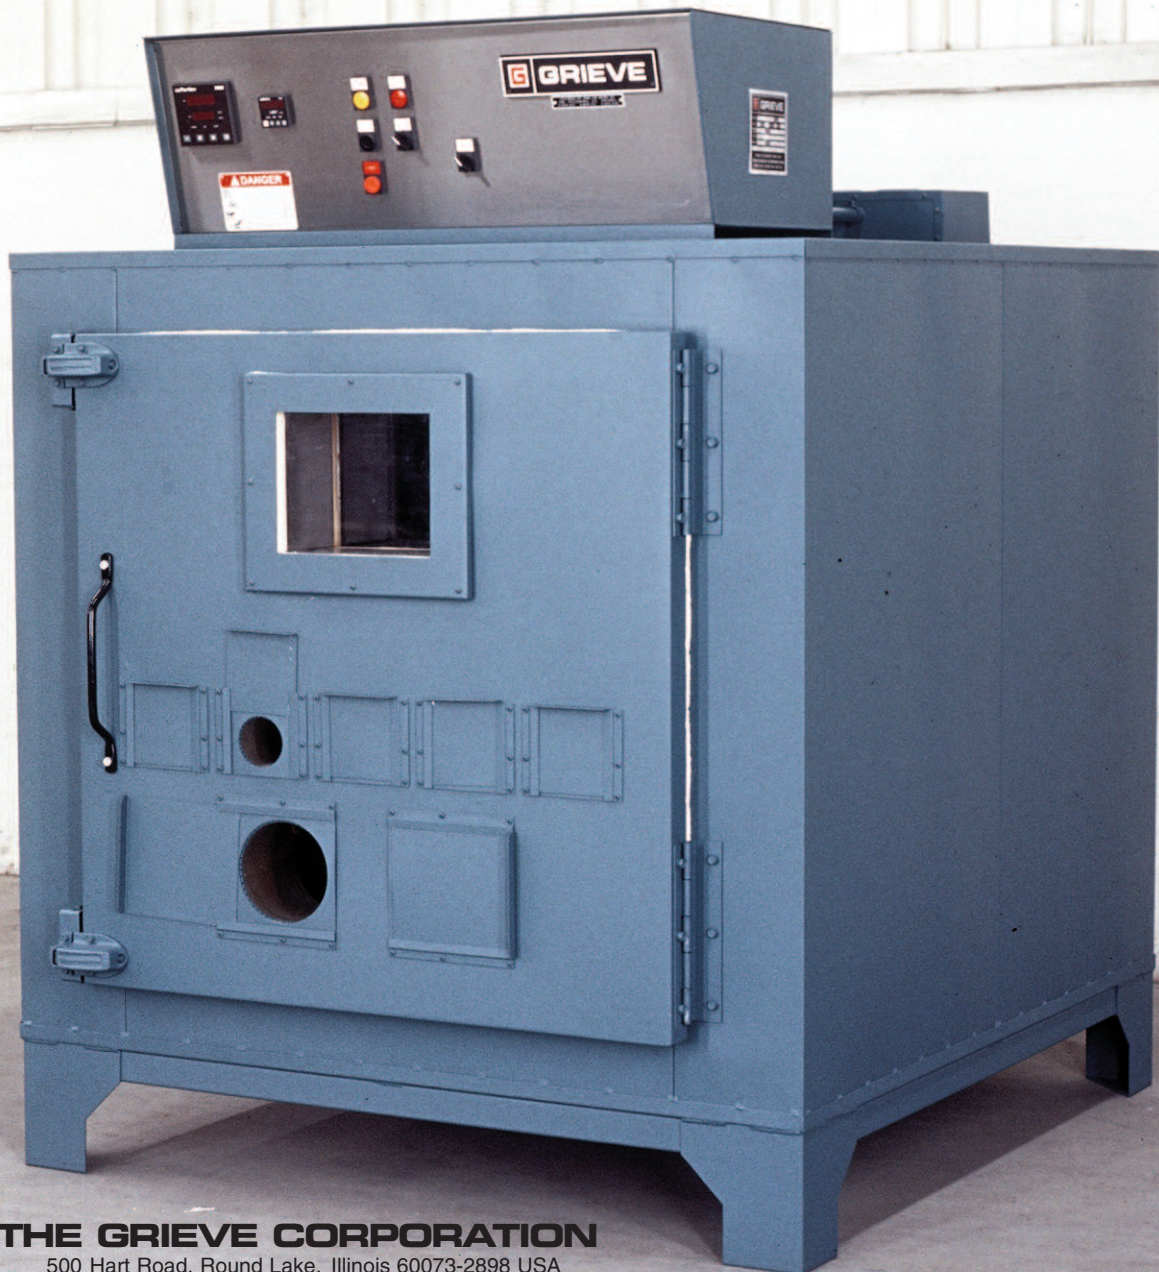

MODIFIED MODEL AB-850 UNIVERSAL OVEN, Serial No. 78750A1203

for heating the end of an aluminum rod

- maximum operating temperature: 850F
- work space dimensions: 36" wide x 36" deep x 36" high
- 18 KW installed in Incoloy sheathed tubular heating elements
- 600 CFM, 1/2-HP recirculating blower providing front to rear universal airflow
- 6" insulated walls
- aluminized steel exterior
- type 304, 2B finish stainless steel interior
- single front door with (5) 3" diameter ports and (2) 6" diameter ports equipped with slide dampers
- digital programming temperature controller
- manual reset excess temperature controller with separate contactors
- recirculating airflow safety switch
- 8" x 10" double pane Pyrex/Vycor window
- interior oven light