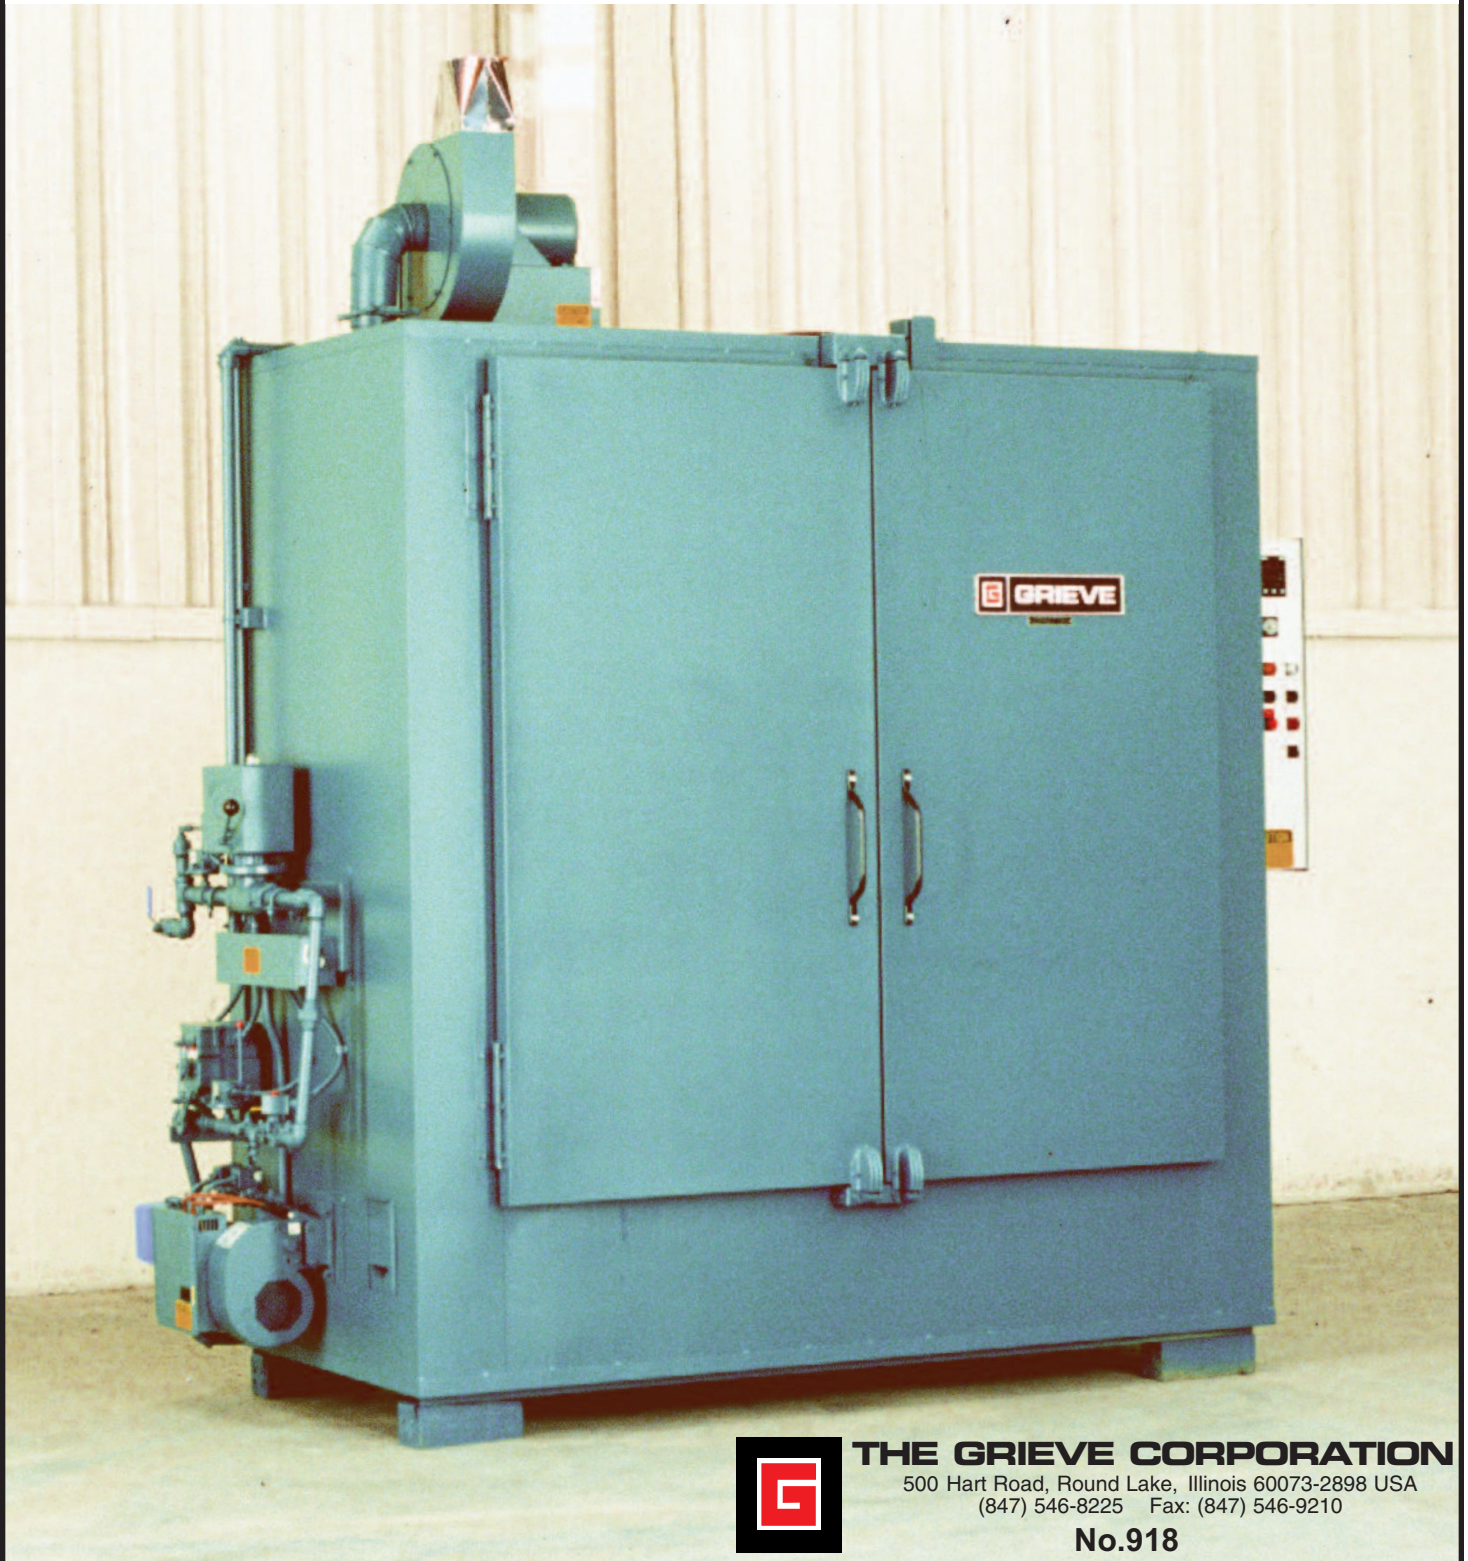

MODEL SC-350 GAS-HEATED SHELF OVEN, Serial No. 630285

- maximum operating temperature: 350°F
- work space dimensions: 68" wide x 30" deep x 66" high
- 100,000 BTU/HR installed in a modulating natural gas burner
- 1000 CFM, 1-HP recirculating blower providing horizontal airflow
- 4" insulated walls
- aluminized steel exterior
- type 430 stainless steel interior
- safety equipment required by IRI, FM and National Fire Protection Association Standard 86 for gas-heated equipment including 325 CFM, 1/3-HP powered forced exhauster
- digital indicating temperature controller