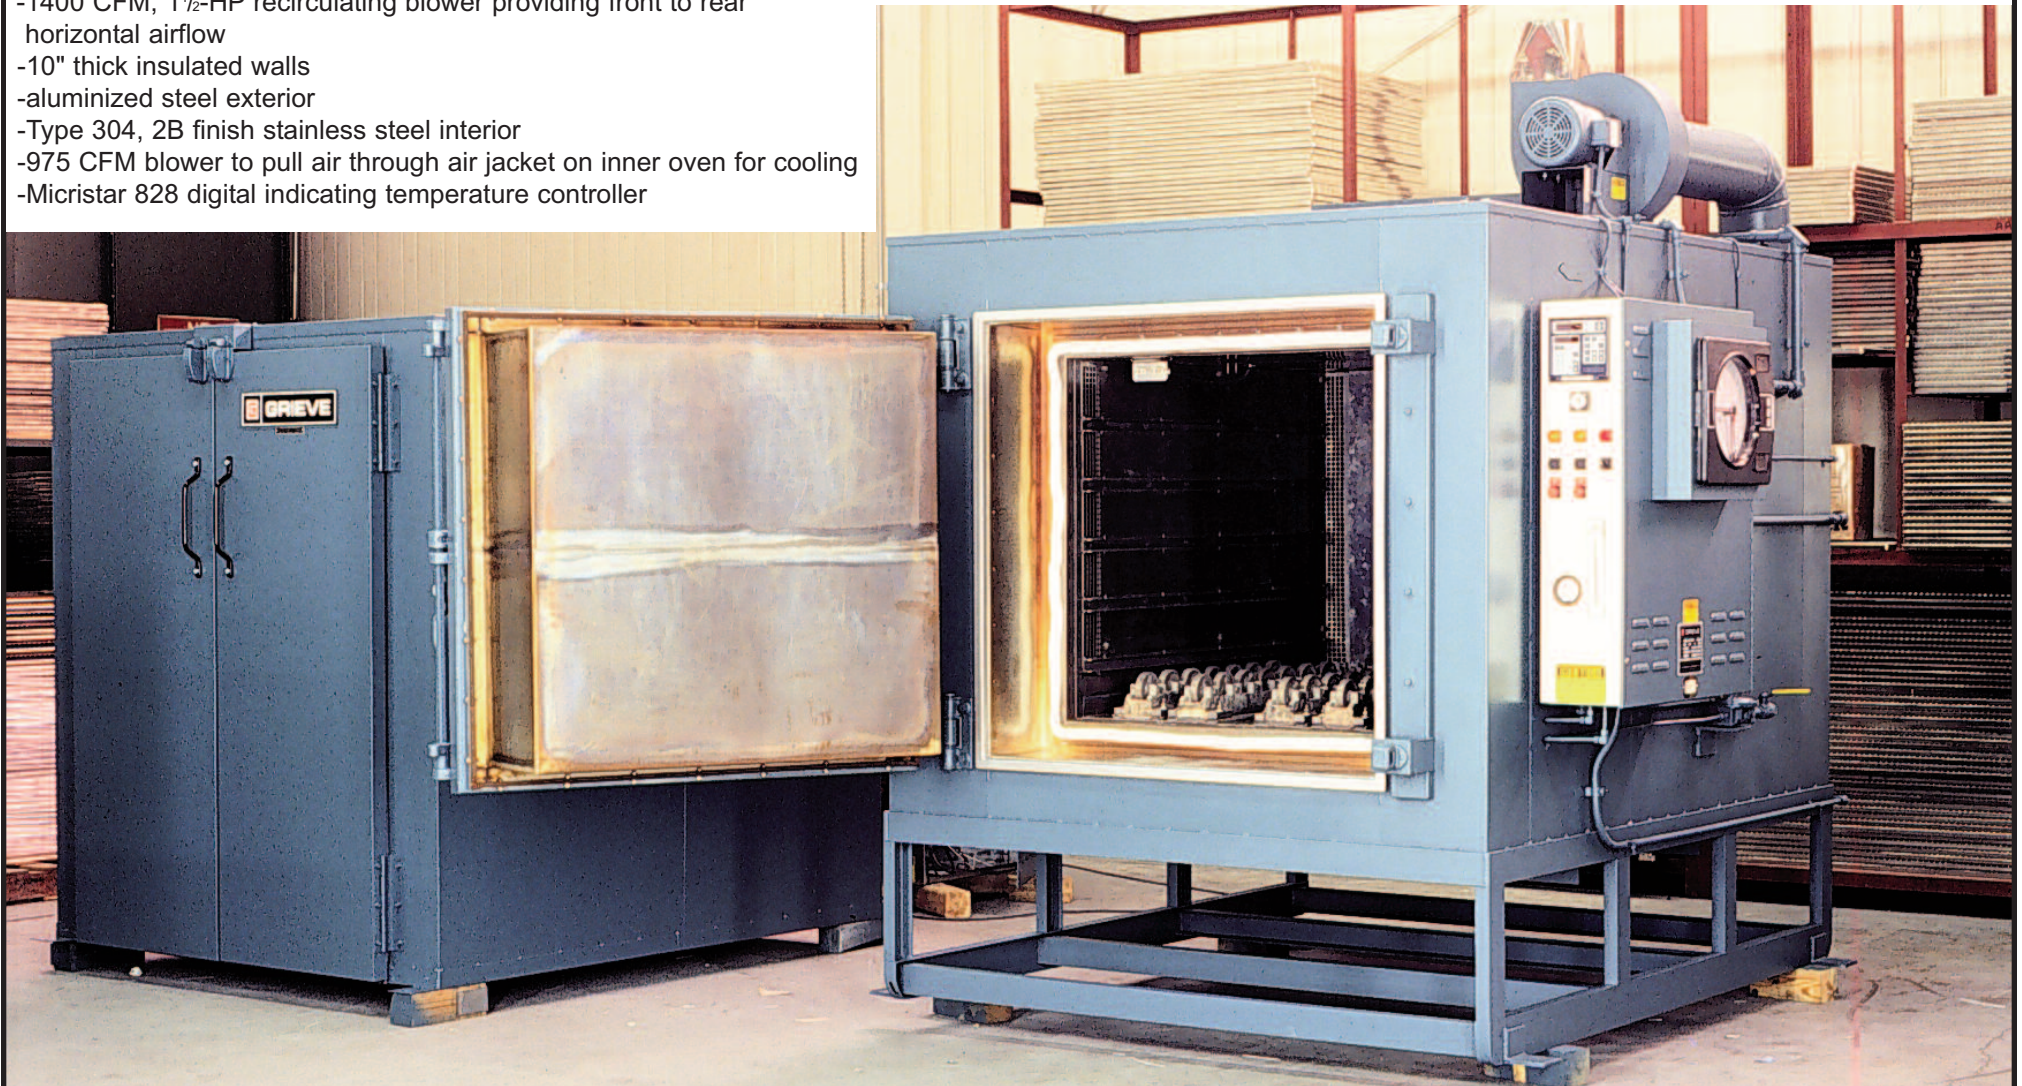

**MODEL ID-1250 HIGH TEMPERATURE INERT ATMOSPHERE  
OVEN Serial No. 770004** for stress relieving

- maximum operating temperature: 1250°F
- workspace dimensions: 36" wide x 48" deep x 36" high
- 24 KW installed in Incoloy sheathed tubular heating elements
- 1400 CFM, 1½-HP recirculating blower providing front to rear horizontal airflow
- 10" thick insulated walls
- aluminized steel exterior
- Type 304, 2B finish stainless steel interior
- 975 CFM blower to pull air through air jacket on inner oven for cooling
- Micristar 828 digital indicating temperature controller

- manual reset excess temperature controller with separate contactors
- recirculating blower air flow safety switch
- 10" diameter circular chart recorder
- SCR power controller
- three (3) roller rails at bottom of work space to support 2,500 lbs. load
- heavy duty integral leg stand